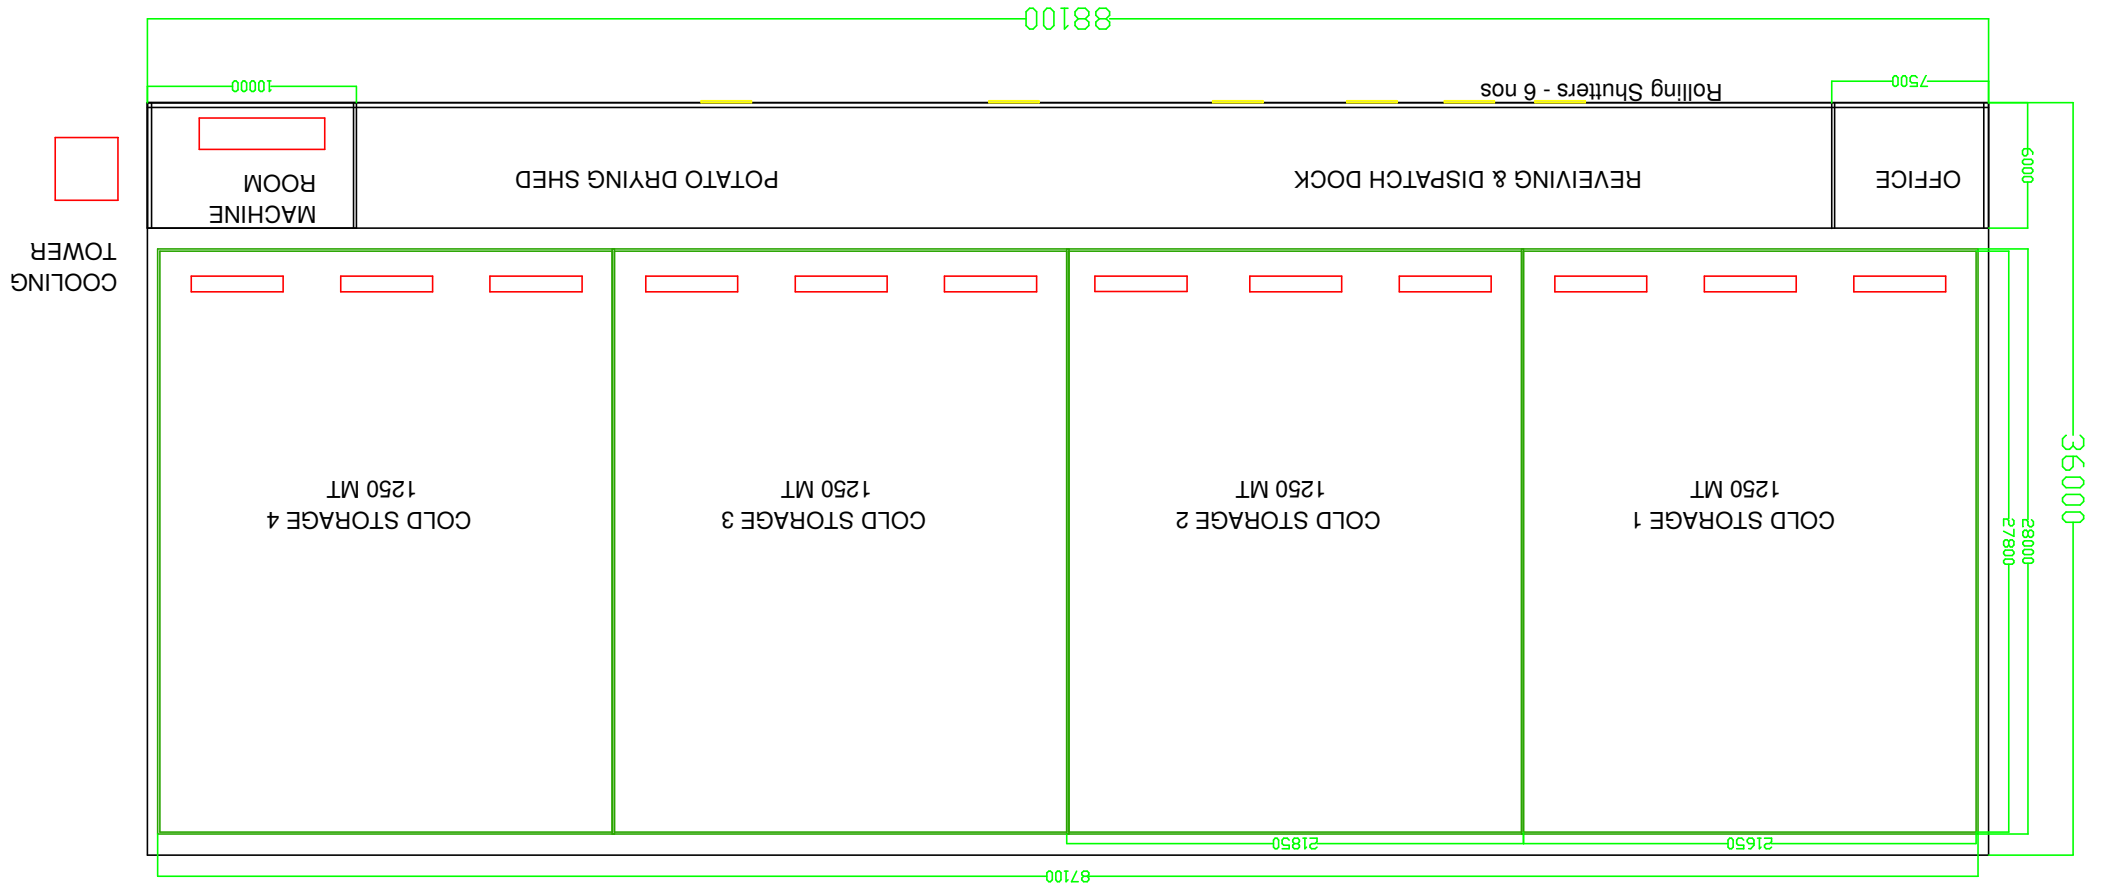

5000 MT GOLD STORE = TOP VIEW

COLD STORAGE Capacity as per 120 CFT/ Ton

COOLING TOWER

5000 MT COLD STORE = TOP VIEW
BIN AND RACK DESIGN